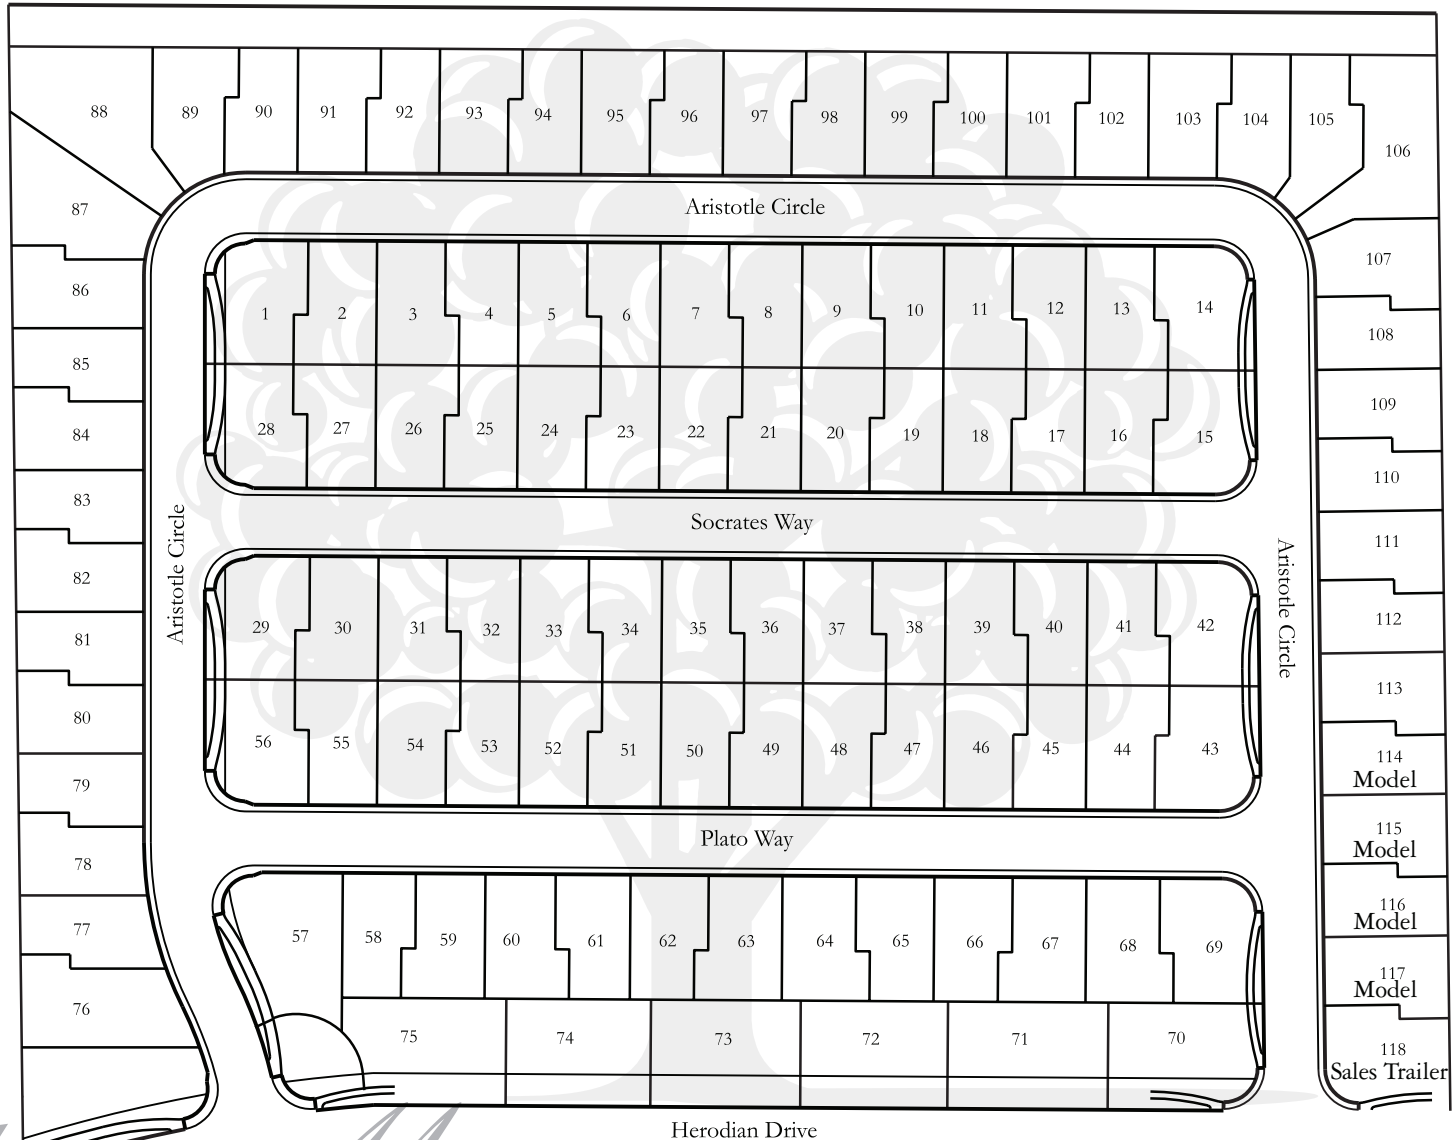

ANTHOLOGY at Anatolia

3987 ARISTOTLE CIRCLE | RANCHO CORDOVA, CA 95742

PH (916) 351-5600 . FX (916) 351-5632

ANTHOLOGY@CAMHOMES.COM | CAMHOMES.COM/ANTHOLOGY

Planned
Retail
Shopping
Center

Plot Map

Park & Elementary School