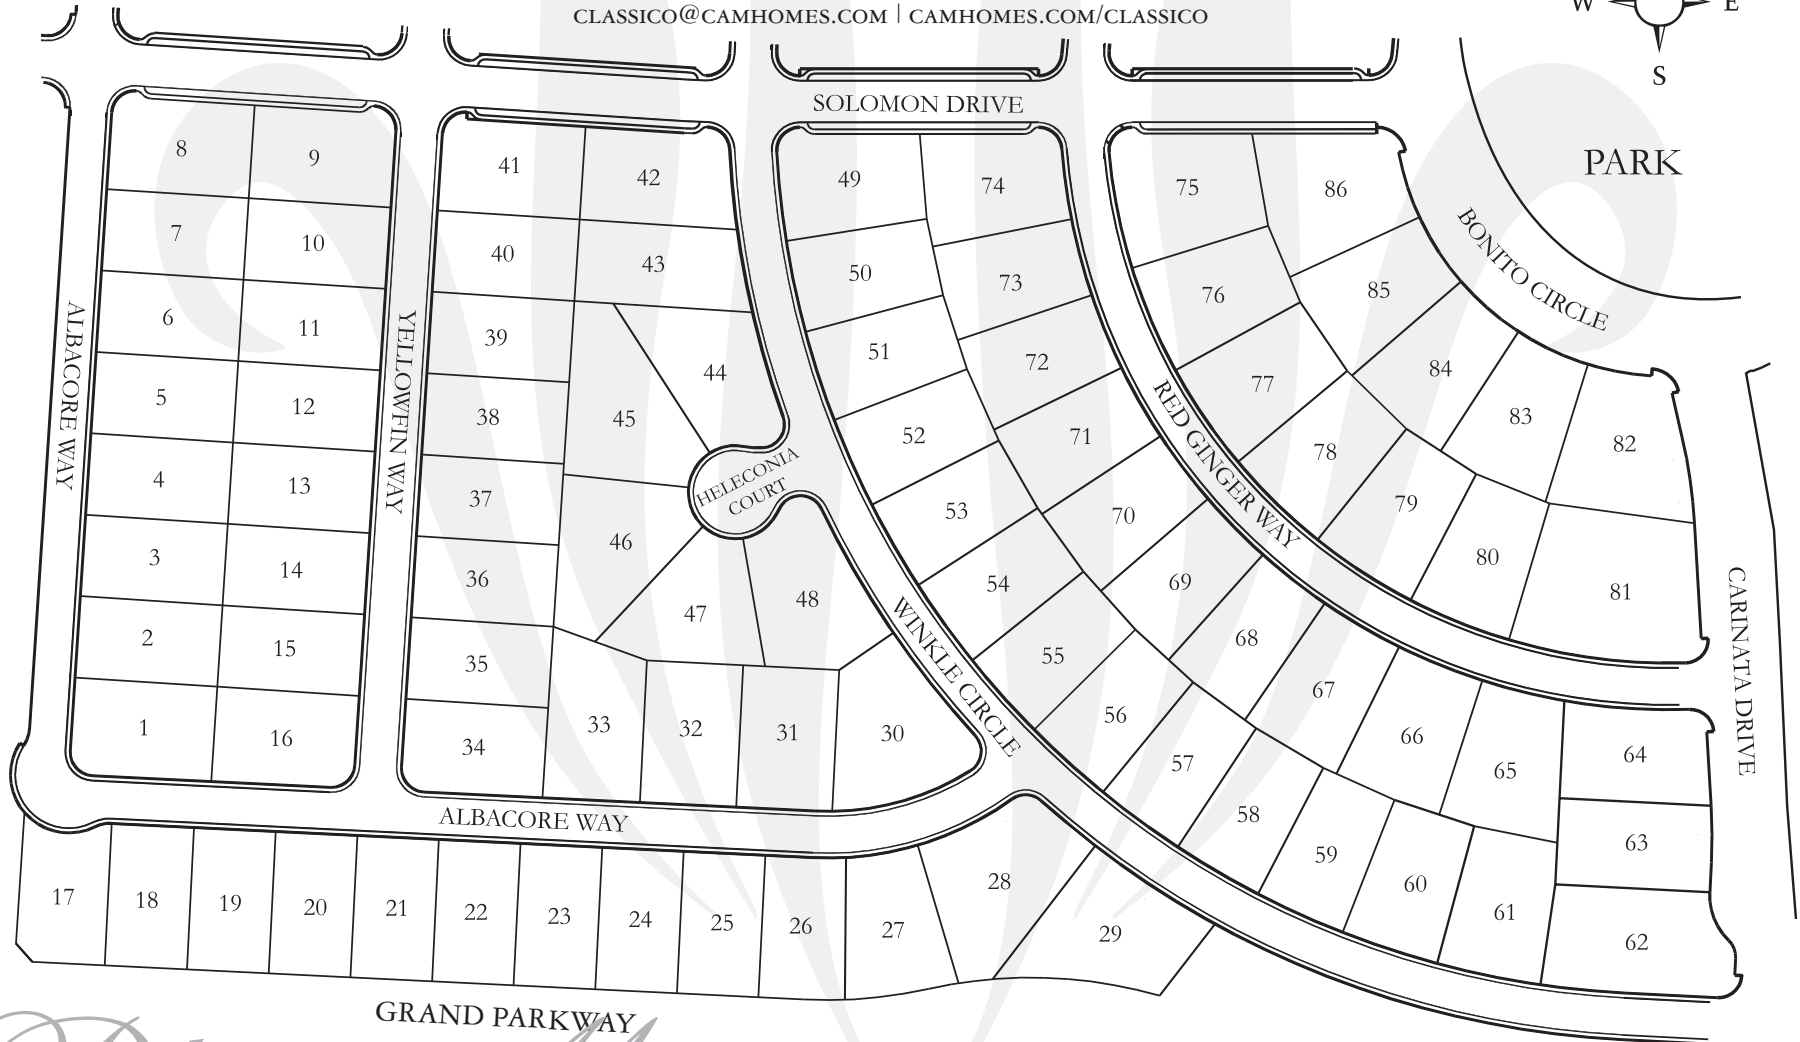

Classico

AT MADEIRA

TEMPORARY SALES OFFICE LOCATED AT NEIGHBORING TRÉSOR AT MADEIRA
 9861 WINKLE CIRCLE | ELK GROVE, CA 95747
 PH (916) 275-2514 . FX (916) 290-0568
 CLASSICO@CAMHOMES.COM | CAMHOMES.COM/CLASSICO

Plot Map