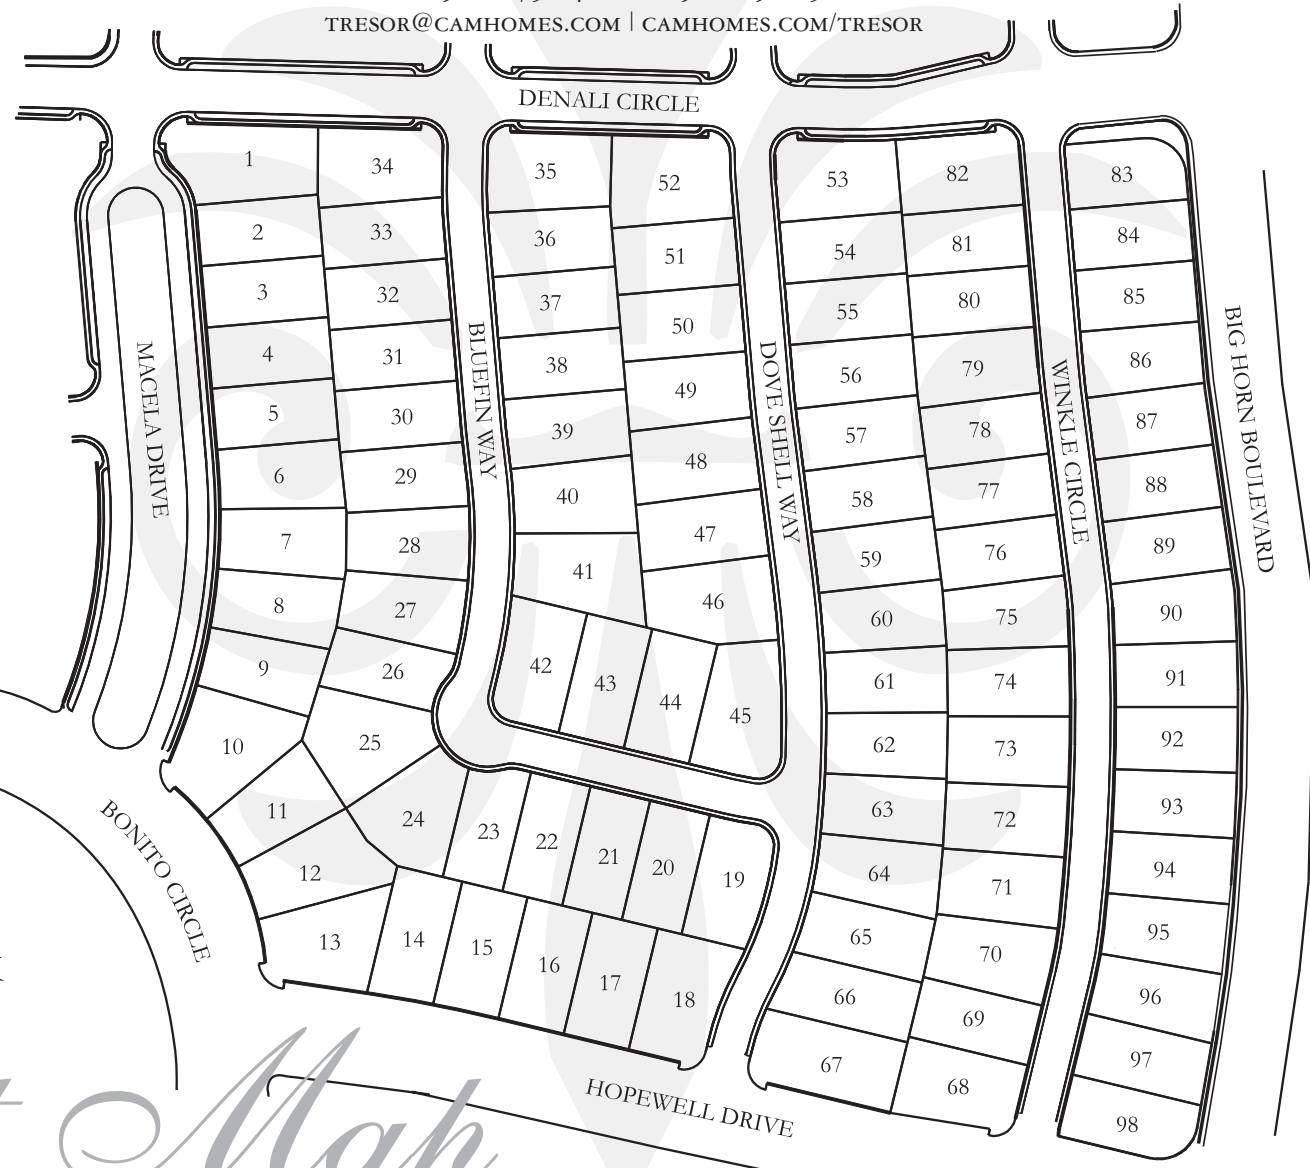

Tresor
AT MADEIRA

9861 WINKLE CIRCLE | ELK GROVE, CA 95747
PH (916) 275-2412 . FX (916) 290-0568
TRESOR@CAMHOMES.COM | CAMHOMES.COM/TRESOR

Plot Map